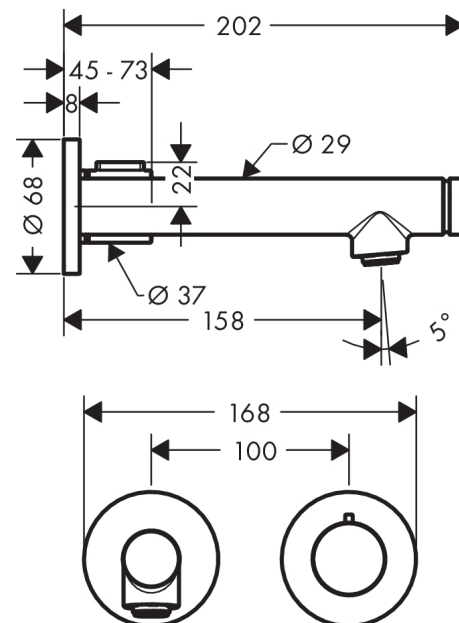

AXOR Uno

Basin mixer for concealed installation wall-mounted Select with spout 158 mm

Surfaces: **Chrome** Article Number: **45112000**

Description

product features

- consists of: basin mixer for concealed installation wall-mounted, waste set
- projection 158 mm
- spray type: normal spray
- flow rate at 3 bar: 5 l/min
- Start/stop valve to operate the functions
- separation of temperature control and open/close
- suitable for continuous flow water heaters
- non-closing waste set
- connection type: basic set
- connection dimension: DN15
- handle can be positioned on the right or left, depends on the basic set installation

Technology

Design awards

Product image

Scale drawing

AXOR Uno

Basin mixer for concealed installation wall-mounted Select with spout 158 mm

Surfaces: **Chrome** Article Number: **45112000**

Flowchart